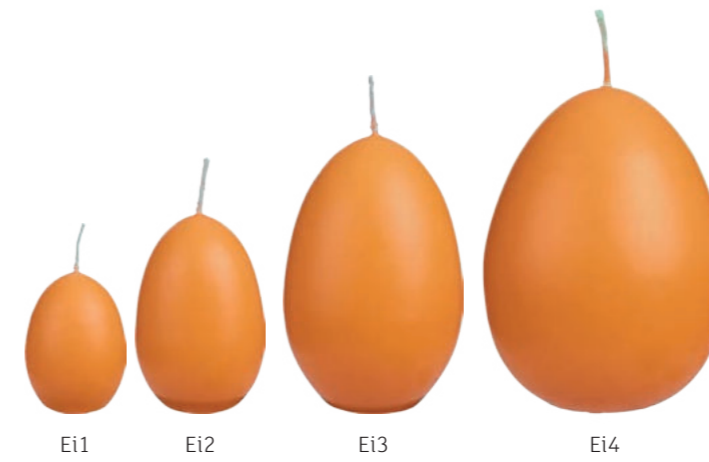

Eikerzen 65x45mm (Ei1), 30 Stück

Art./item No	mm	Ø mm	h	VE box	UK outer carton	€/St. €/pc	€/UK € / outer carton
17-ES-EI1-30-UK	65	45	7	30	8 x 30		

55-14-02

79-77-02

17-74-50-55-88